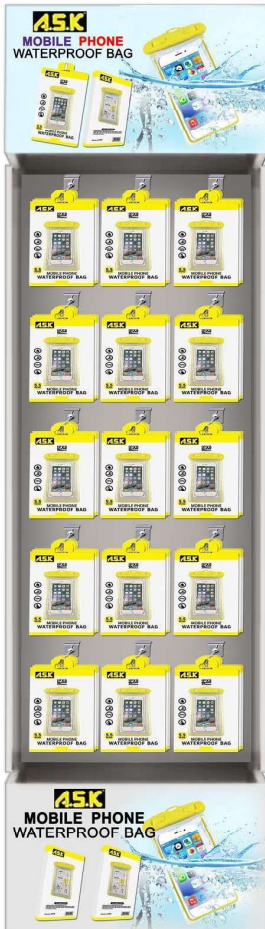

CASE
COST
\$240

**INCLUDES MULTIPOINT
DEVICE WITH FIRST
PURCHASE**

RUVTECH CAR PHONE HOLDER 72 COUNT DISPLAY

RuVtech
CAR HOLDER DISPLAY

ITEM#243751

**CAR HOLDER
DISPLAY COUNT
72 PCS**

Unit Cost \$3

**DISPLAY
COST
\$216**

**A.S.K WATERPROOF MOBILE BAG
100 COUNT DISPLAY**

ITEM#214880

**MOBILE PHONE
WATERPROOF BAG
DISPLAY COUNT 100**

Unit Cost \$3

**DISPLAY
COST
\$300**

K&S WHOLESALE INC

ITEM#241526
Earpod IPHONE X
Case Count 72
Unit Cost \$5
CASE COST \$360