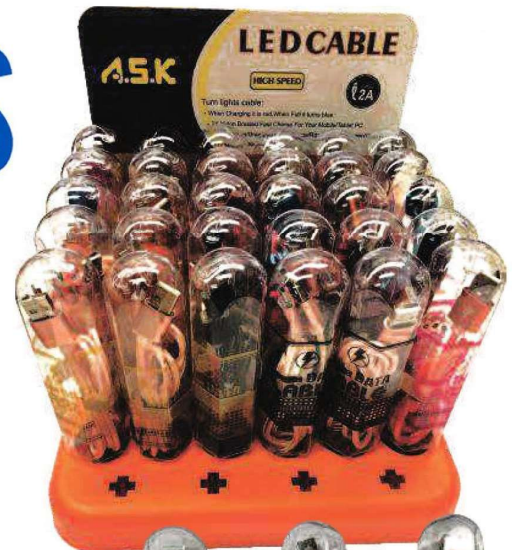

Charging

Finish

ITEM#218632

EACH PRICE $3.00

DISPLAY COST $90

DISPLAY COUNT 30

1 CASE $360