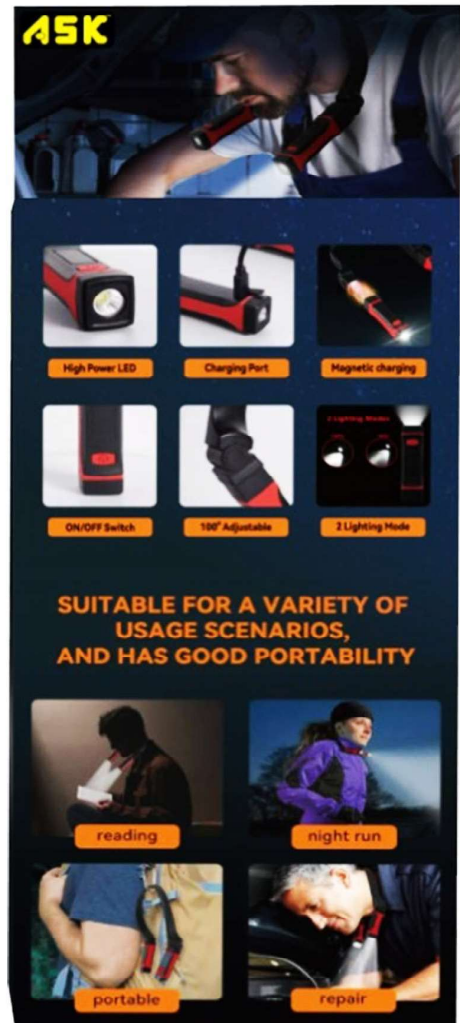

**CASE
COST
\$288**

A.S.K BEANIE HATS WITH LED LIGHT 96 CT FLOOR DISPLAY

ITEM#249168

A.S.K BEANIE HATS WITH LED FLOOR DISPLAY
Case Count 96
Unit Cost \$6

CASE COST \$576

A.S.K

Neck Light Useful Flash Outdoor 36 CT Display