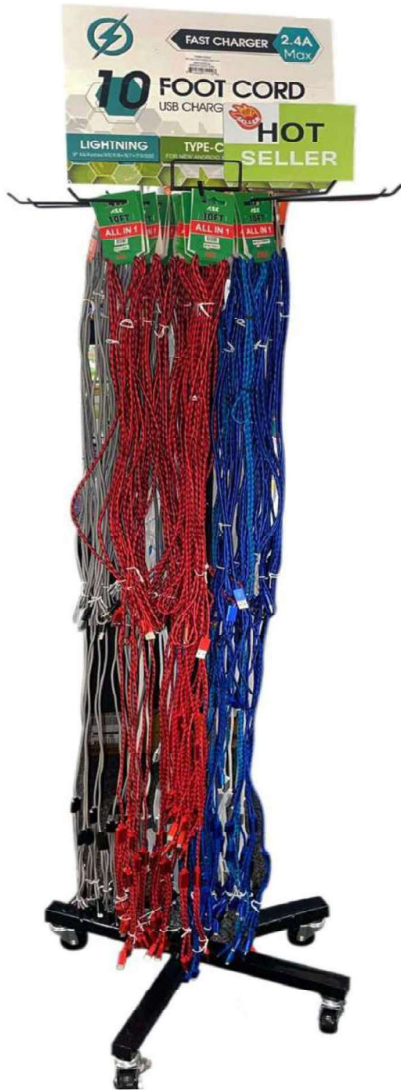

**10FT ALL IN 1 CABLE 96 COUNT FLOOR DISPLAY
FAST CHARGER 2.4A MAX**

ITEM#216244

**10FT ALL IN 1 CABLE
96 COUNT DISPLAY**

**DISPLAY COST
$384**

Unit Cost $4

10ft ALL IN 1 REFILLS

ITEM#217420

**10ft ALL IN 1
REFILLS
24 COUNT**

**Case COST
$96**

Unit Cost $4